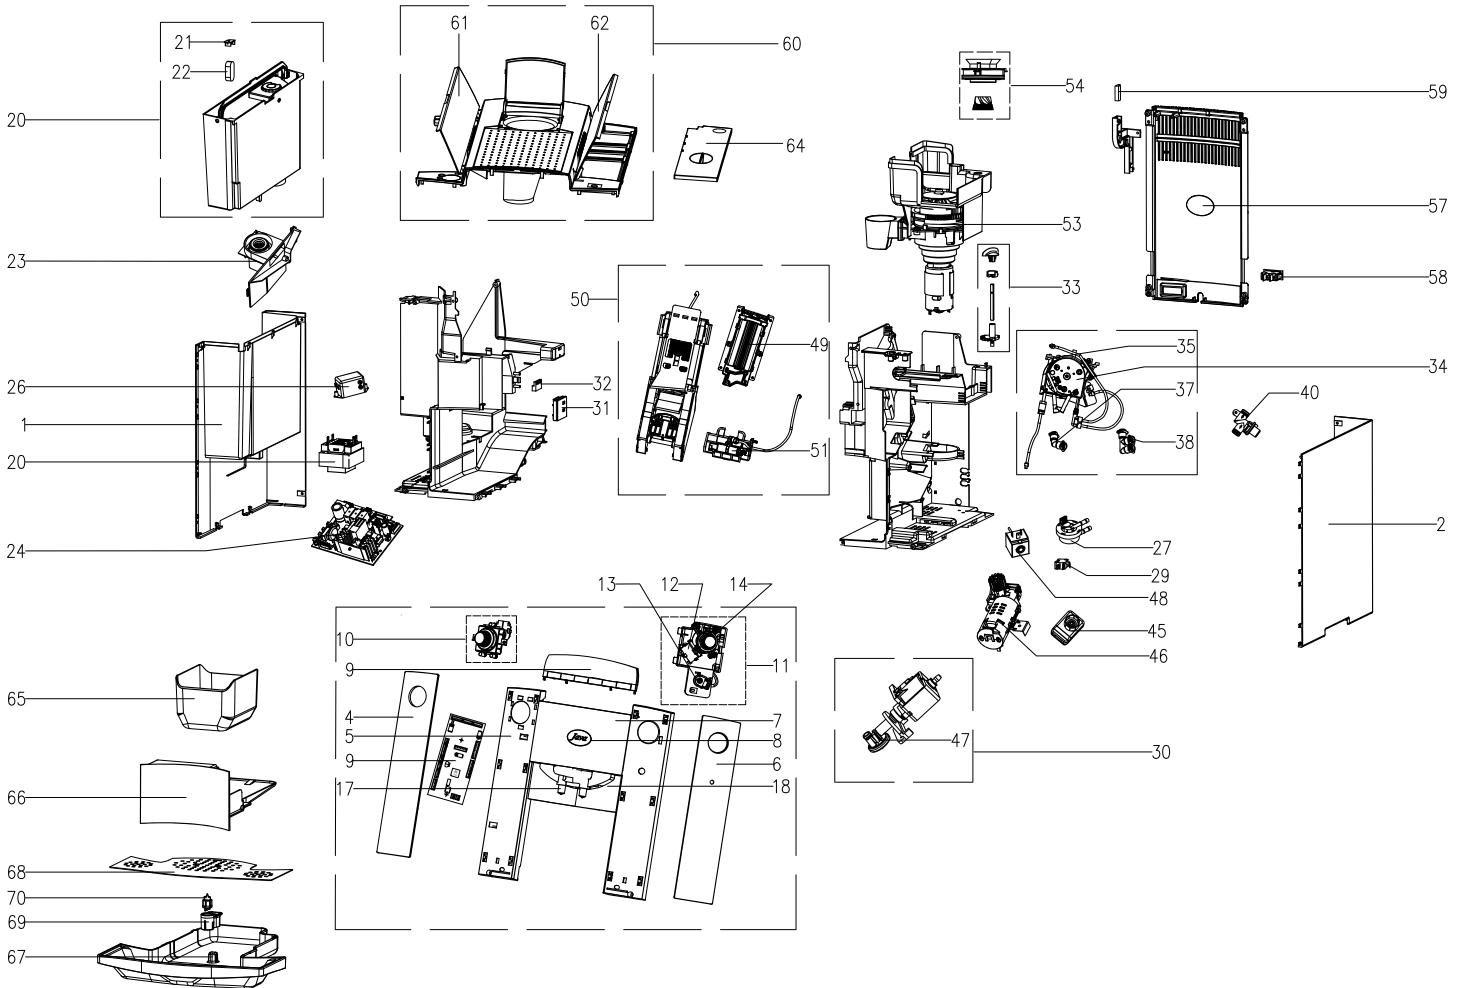

Parts Breakdown

Model CM-CN-0200 21602

Parts Breakdown

Model CM-CN-0200 21602

Item No.	Description	Position	Item No.	Description	Position	Item No.	Description	Position
76447	Left Side Cover for 21602	1	79399	Main PCB for 21602	24	79406	Turbo Assembly for 21602	49
76448	Right Side Cover for 21602	2	76430	Transformer for 21602	25	39377	Brewing Unit for 21602	50
79388	Left Side Cover of Front Panel for 21602	4	76426	Filter for 21602	26	76423	Drainpipe Valve for 21602	51
79389	Main Body of Front Panel for 21602	5	76425	Flowmeter for 21602	27	76418	Grinder Unit for 21602	53
79390	Right Side Cover of Front Panel for 21602	6	76417	Microswitch for 21602	29	79407	Grind Blade (Set) for 21602	54
79391	Plastic Panel for Putting Logo for 21602	7	64257	ULKA Water Pump for 21602	30	79408	Back Cover Plate for 21602	57
79392	Logo for 21602	8	79400	Water Tank Feedback Sensor Support for 21602	31	76428	On/Off Switch for 21602	58
79393	LED Display Assembly for 21602	9	79401	Water Tank Feedback Sensor for 21602	32	79409	Powder Tank Sensor for 21602	59
79394	Left Knob Assembly for 21602	10	76441	Grinder Controller for 21602	33	79410	Top Cover Assembly for 21602	60
79395	Right Knob Assembly for 21602	11	64258	Boiler Assembly for 21602	34	79411	Left Side Cover of Top Cover for 21602	61
76407	Steam Valve for 21602	12	79402	Boiler Cover for 21602	35	79412	Right Side Cover of Top Cover for 21602	62
64253	Electromagnetic Switch Panel for 21602	13	27224	Thermo Switch Thermal Protector for 21602	36	79413	Bean Tank Cover for 21602	64
79396	Steam Valve Subassembly for 21602	14	79403	120° Connector for 21602	37	79414	Coffee Grounds Container for 21602	65
79397	Coffee Outlet Assembly for 21602	17	79404	T-Joint for 21602	38	79415	Tray for Coffee Grounds Container for 21602	66
64254	LED Light for 21602	18	64259	Two-Way Check Valve Subassembly for 21602	40	79416	Drip Tray for 21602	67
64255	PCB for 21602	19	79405	Motor Sensor for 21602	45	79417	Stainless Steel Plate of Drip Tray for 21602	68
64256	Water Tank Assembly for 21602	20	64260	Water Pump Check Valve Assembly for 21602	47	79418	Floater for 21602	69, 70
79398	Water Tank Support Assembly for 21602	23	64261	Solenoid Valve Assembly for 21602	48	76427	Cappuccino Accessory for 21602	71